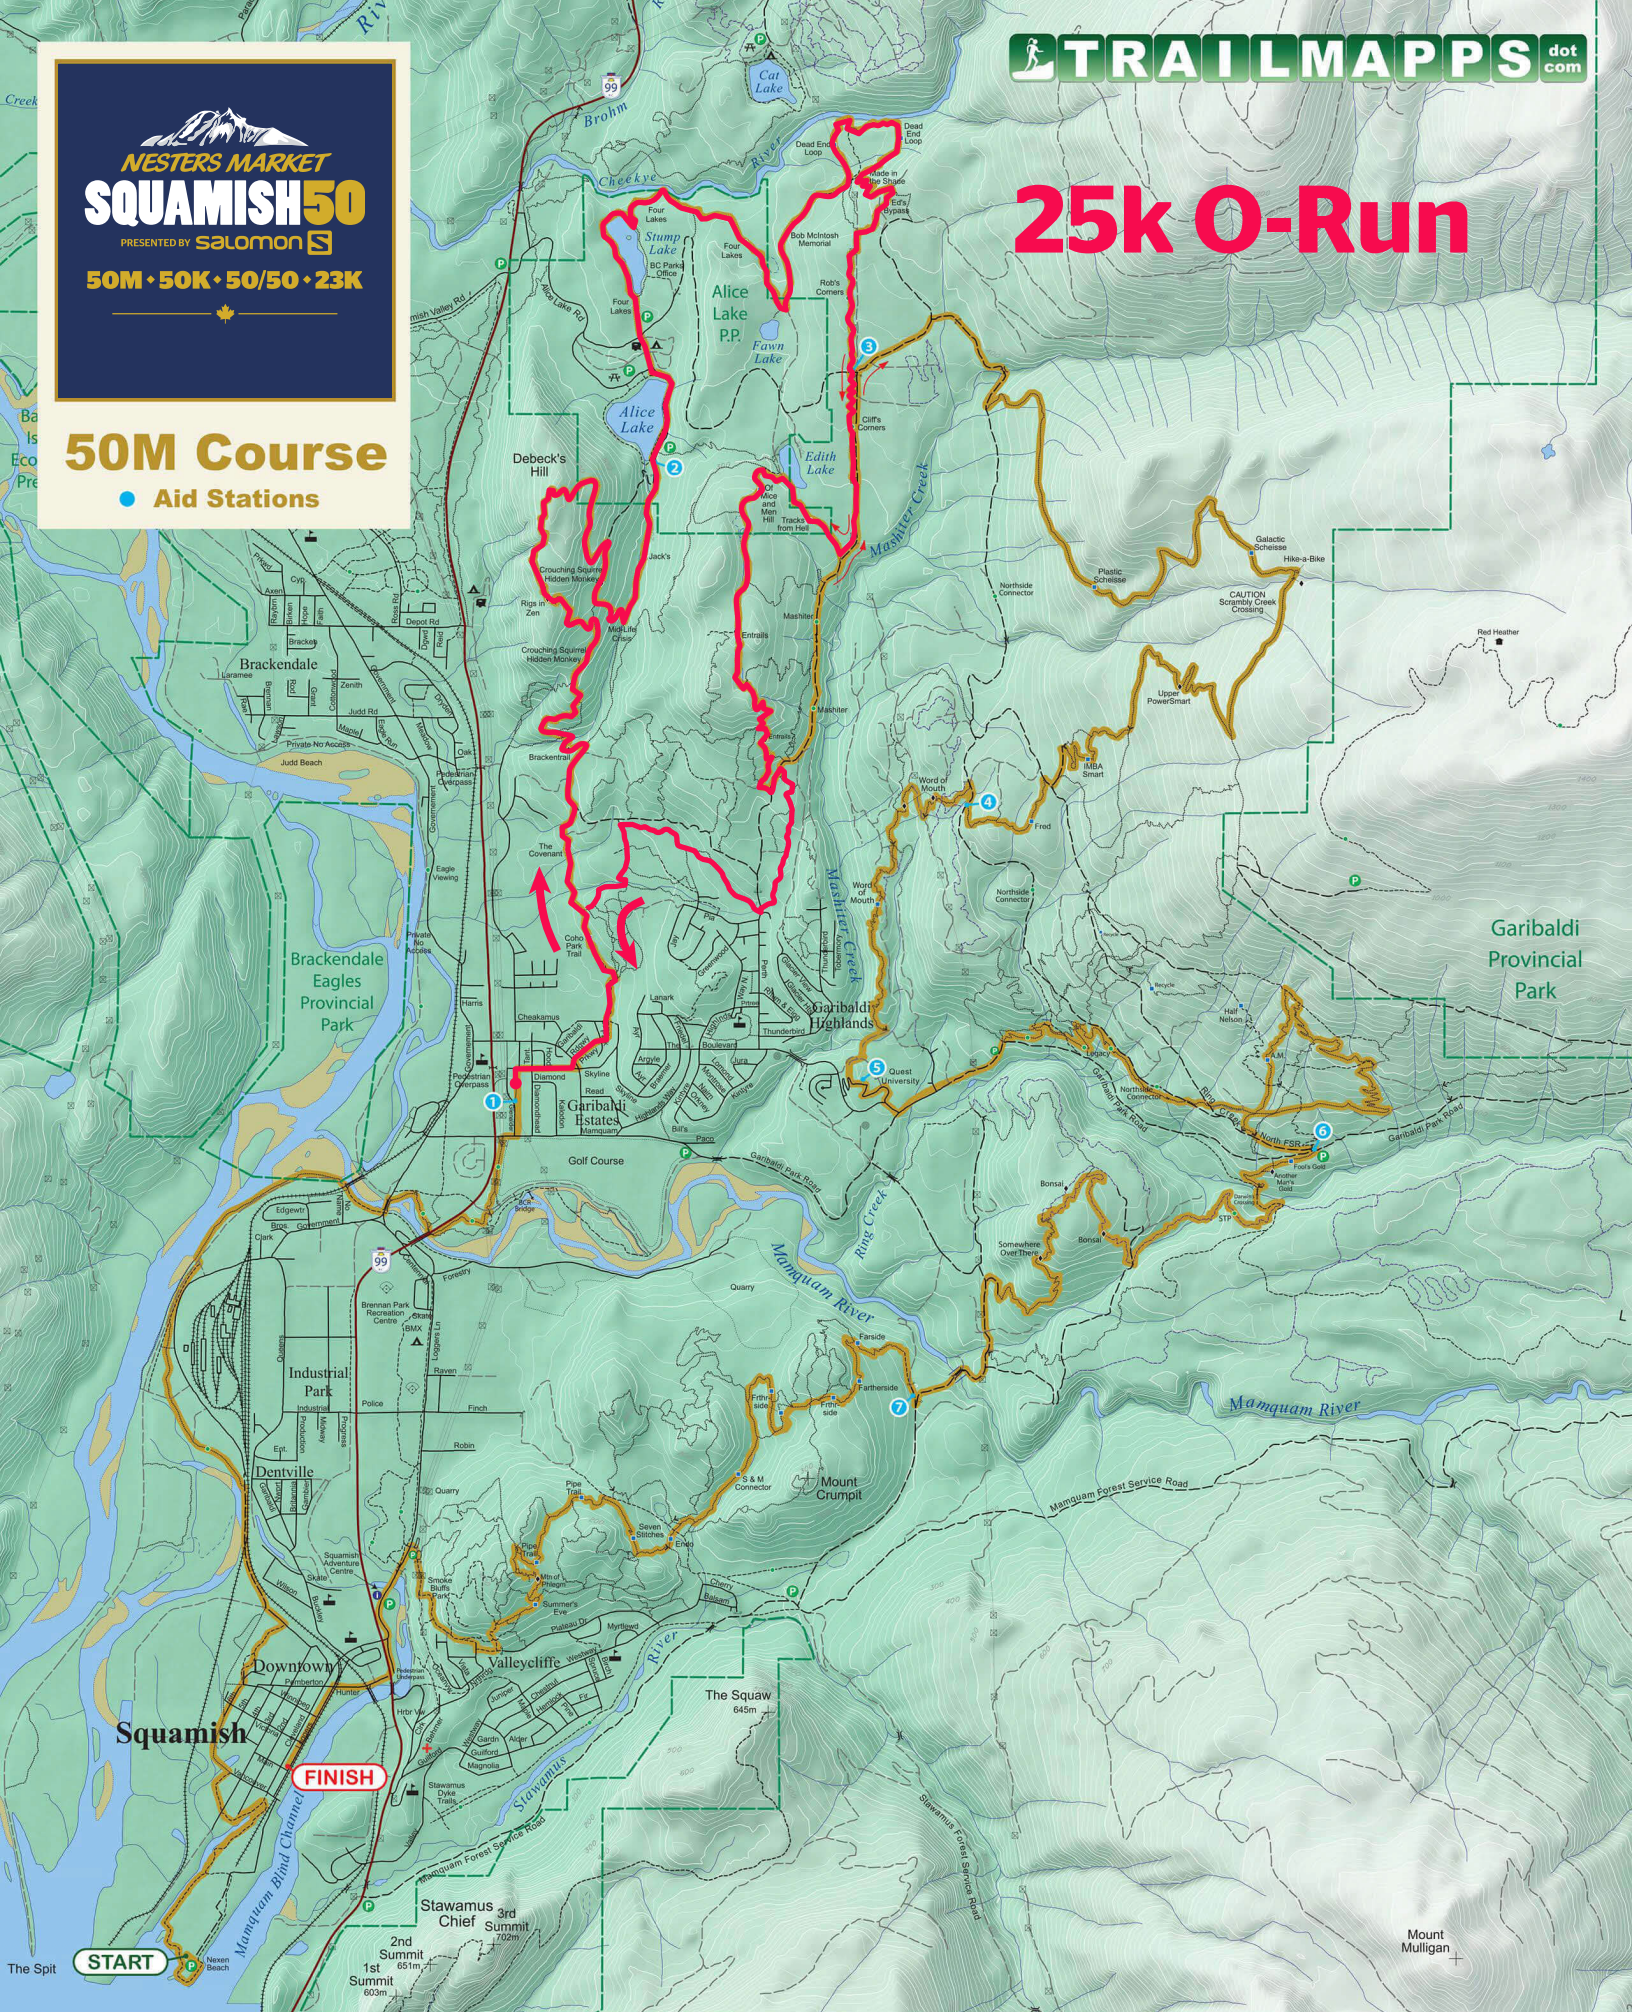

**NESTERS MARKET**  
**SQUAMISH50**  
 PRESENTED BY salomon S  
**50M • 50K • 50/50 • 23K**

**50M Course**  
 ● Aid Stations

# 25k O-Run

Garibaldi Provincial Park

Squamish

The Squaw 645m

Stawamus 3rd Chief Summit 702m

2nd Summit 651m

1st Summit 603m

Mount Mulligan

START

FINISH